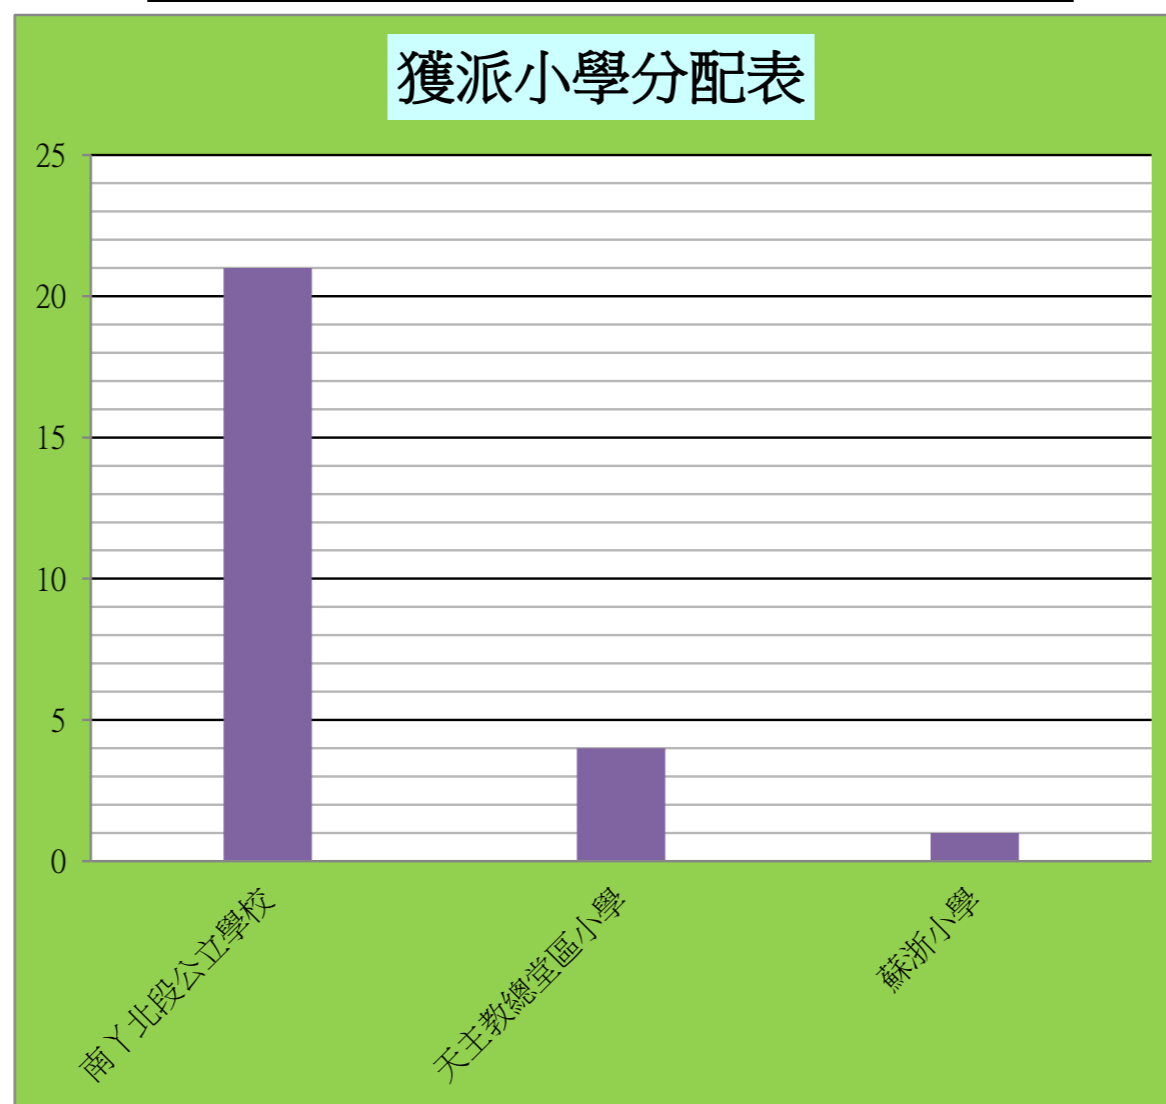

天主教露德聖母幼稚園
2022-2023年度高班學生獲派小學資料統計表

	南丫北段公立學校	天主教總堂區小學	蘇浙小學
學生	21	4	1
百分比	80%	15%	4%

Our Lady of Lourdes Catholic Kindergarten
2022-2023 The Chart List of Upper Class Students Allocated Primary School

	Northern Lamma School	Catholic Mission School	Kiangsu and Chekiang Primary School
Student	21	4	1
Percentage	80%	15%	4%