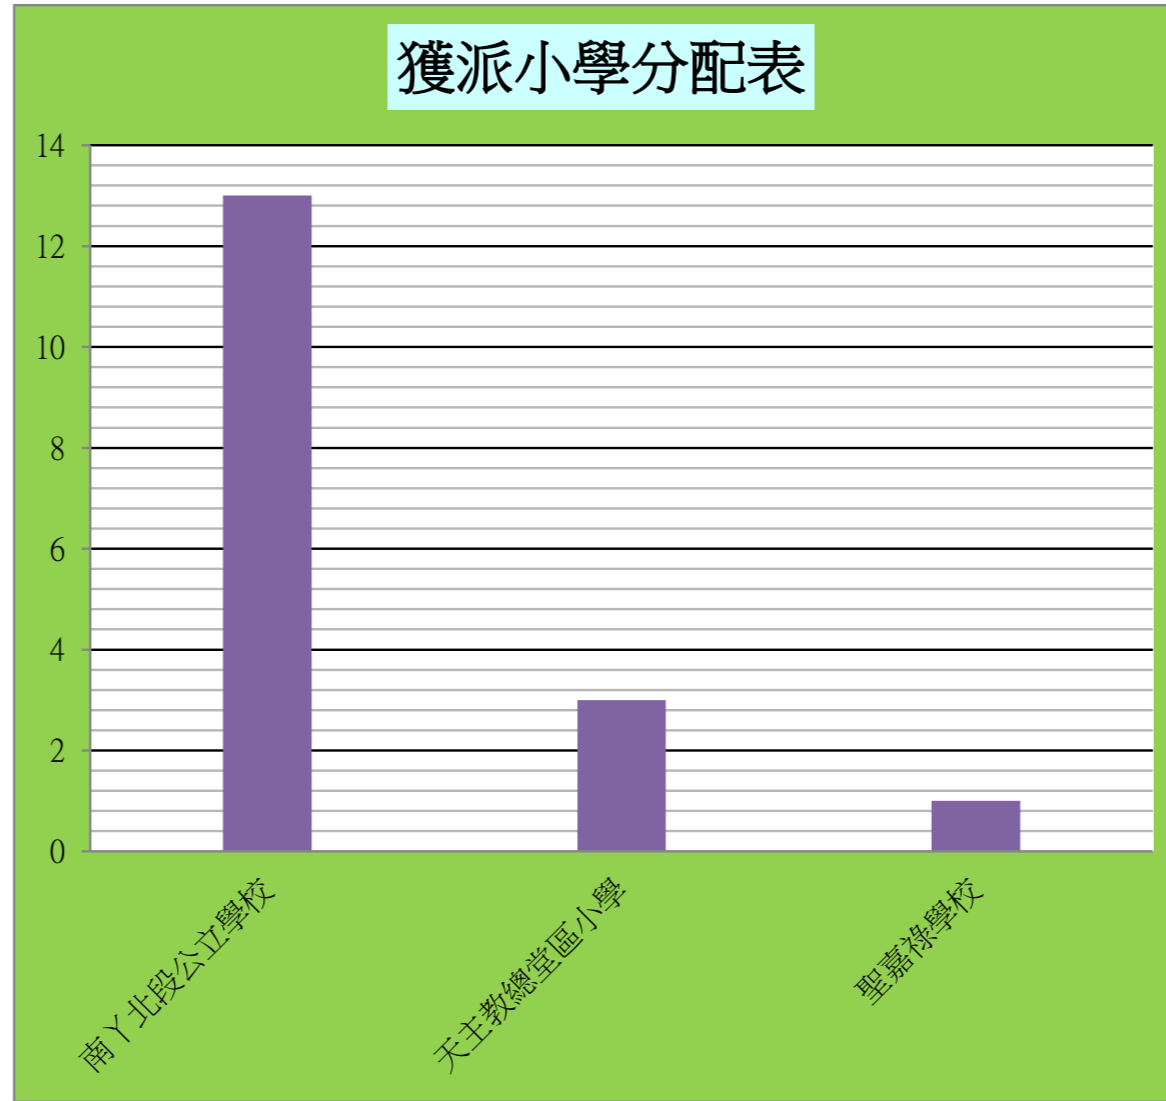

天主教露德聖母幼稚園
2024-2025年度高班學生獲派小學資料統計表

	南丫北段公立學校	天主教總堂區小學	聖嘉祿學校
學生	13	3	1
百分比	76%	18%	6%

Our Lady of Lourdes Catholic Kindergarten
2024-2025 The Chart List of K3 Students Allocated Primary School

	Northern Lamma School	Catholic Mission School	St. Charles School
Student	13	3	1
Percentage	76%	18%	6%